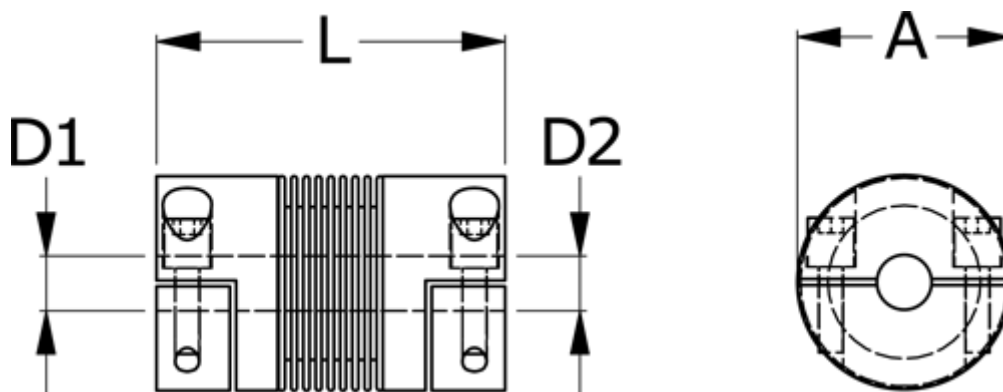

# Data Sheet

Article number: 33302H00100230306

Description: Bellow coupling type 2H size10  
Length 23 mm, bore 3/6 mm

## Measures

A	= 15.5
D1	= 3
D2	= 6
L	= 23
Nom. torque NM (Tkn)	= 1